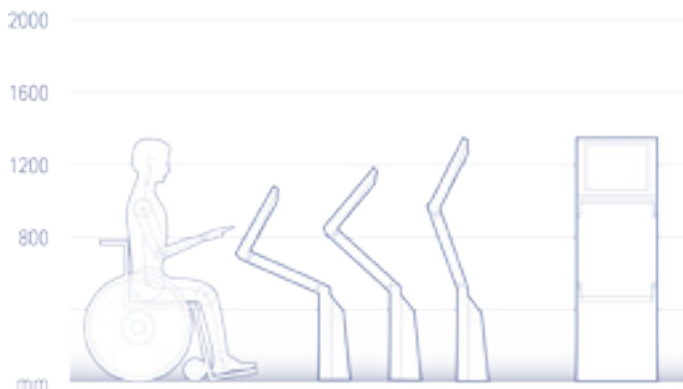

FEATURES	OPTIONS	SPECIFICATIONS
Toughened 17" LCD Touchscreen	Stainless Steel keyboard and trackball	Height 1337 mm (52 ½")
High performance media PC	Telephone	Width 560 mm (22")
Network enabled	Proximity Sensor	Depth 500 mm (19 ½")
Secure keyed access	Webcam	Resolution: 1280 x 1024 (4: 3)
Robust construction	Remote administration	Active display area: 338 mm x 270 mm
Stereo speakers	Additional colour / branding options	
	Wi-Fi and Bluetooth	
	Thermal printer (up to A4)	
	Magnetic stripe card reader	