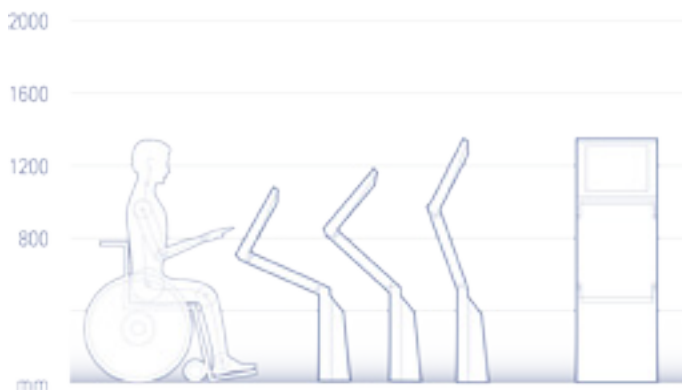

FEATURES	OPTIONS	SPECIFICATIONS
Toughened 17" LCD Touchscreen	Stainless Steel keyboard and trackball	Height 1248 mm (49") to 1457 mm (57 ½')
High performance media PC	Telephone	Width 447 mm (19")
Versatile adjustable design	Proximity Sensor	Depth 639 mm (25") to 383 mm (15')
Secure keyed access	Webcam	Resolution: 1280 x 1024 (4: 3)
Network enabled	Remote administration	Active display area: 338 mm x 270 mm
Stereo speakers	Additional colour / branding options	
X3 height options		

FLEX

A unique adjustable kiosk. As the name suggests, the screen can be set to almost any height or angle. The Flex is designed to exceed any disabled access requirements.

We designed the Flex after a request from a the University of Technology Sydney requested we go above and beyond disabled access requirements and created a solution that has been used in a variety of situations from government offices to galleries to automotive showrooms where a series of Flex's can be setup at different heights and angles to suit.