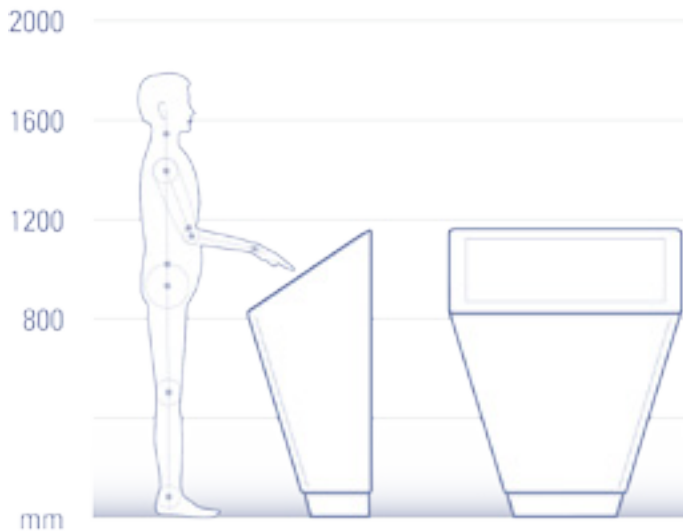

FEATURES	OPTIONS	SPECIFICATIONS
V-Pedestal with small footprint	Remote Administration	Height 1189 mm (3'9")
37" Landscape HD LED Touchscreen Display	Customised media options	Width 960 mm (2'3")
Built in high quality Corian®	Proximity sensor	Depth 514 mm (1'6")
Uninterrupted line of sight	Web / Security camera	Resolution: 1920 x 1080 (16: 9)
Secure keyed access	Colour options available upon request	Active display area: 461 mm x 820 mm
Hidden stereo speakers	Additional signage options	
Easy to clean		

37" LANDMARK

The latest in our range. Our reputation for innovation is embodied in this premium landscape format kiosk designed specifically for interactive mapping applications like our Wayfinder Solution. **The Landmark** kiosk brings a new aesthetic to urban environments.

With a solid non-porous Corian® surface it is as easy to keep clean and feels as good as it looks! **The Landmark** is capable of running media, showcasing information and displaying maps oriented to the user's position, as well as running video, flash, text messaging and branded advertising content.

With its large format landscape screen, this digital kiosk solution is ideal for seated or standing access and high traffic areas including wayfinding around entertainment complexes, airports, museums, casinos, retail centres, universities and hospitals.