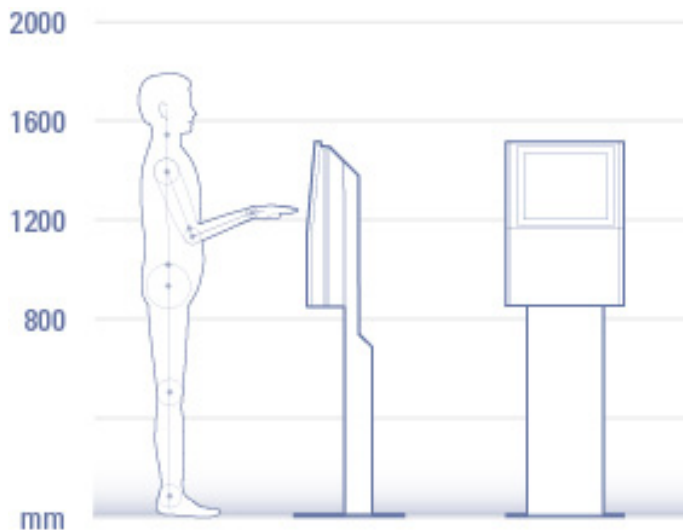

FEATURES	OPTIONS	SPECIFICATIONS
17" LCD Panel touchscreen	Magstripe card reader	1514 mm (0'0")
Suits contemporary interiors	Telephone handset	Width 480 mm (0'0")
Secure keyed access	Thermal receipt printer	Depth 450 mm (0'0")
High quality steel construction	Built in Wi-Fi and Bluetooth	Resolution: ??? x ??? (16: 9)
Power amplifier and speakers	Proximity sensor	Active display area: ??? mm x ??? mm
Toughened touchscreen	Additional signage / branding options	
Spike and surge protection	Metal road case on wheels	

MPK KIOSK

Truly Multi-Purpose. Mount it to a wall, put it on a stand, on a counter top, bolt it to the floor, add any peripheral such as a printer or card reader.

This kiosk has evolved over many years to become our most popular because of it's ability to suit almost any self-service situation.

Compact and Unobtrusive, the **MPK** can provide intuitive self-directed interactions or transactions, in locations where space is at a premium. The **MPK** is ideal for retail shops, entry foyers and reception areas, as well as demonstration suites, product displays or exhibitions.