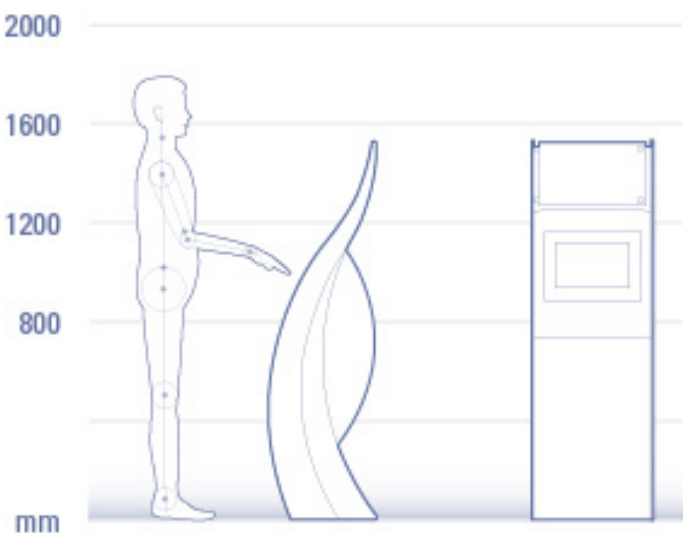

FEATURES	OPTIONS	SPECIFICATIONS
17" LCD Panel touchscreen	Magstripe card reader	1720 mm mm (0'0")
Versatile and sophisticated design	Telephone handset	Width 525 mm (0'0")
Secure keyed access	Barcode scanner	Depth 540 mm (0'0")
Robust stainless steel fascias	Second LCD monitor	
Power amplifier and speakers	Built in Wi-Fi and Bluetooth	
Toughened touchscreen	Uninterruptible power supply (UPS)	
Spike and surge protection	Additional signage / branding options	
	Metal road case on wheels	

SPARC KIOSK

A robust, versatile transactional kiosk. The Sparc can house a huge array of peripheral devices including large printers, and high security devices such as coin and cash mechanisms.

The Sparc features a 19" LCD monitor, stainless steel fascia and solid curved aluminium sides. An interchangeable signage panel with optional backlighting provides prominent and effective branding. This can be upgraded with a second LCD display to run attract loops or advertisements if desired.