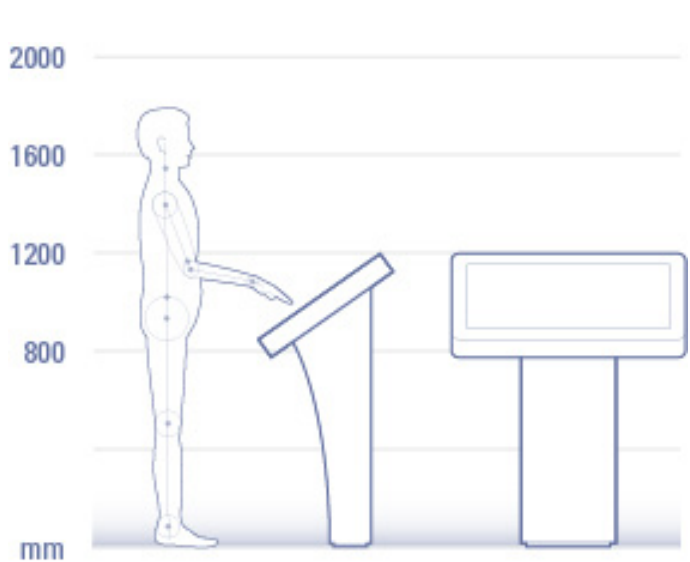

FEATURES	OPTIONS	SPECIFICATIONS
T-Pedestal with small footprint	Remote Administration	Height: 1202 mm (3'9")
37" Landscape HD LED Touchscreen Display	Customised media options	Width: 962 mm (3'1")
Quality aluminium	Proximity sensor	Depth: 553 mm (1'8")
Uninhibited line of sight	Web / Security camera	Resolution: 1920 x 1080 (16: 9)
Secure keyed access	Colour options available upon request	Active display area: 461 mm x 820 mm
Hidden stereo speakers	Additional signage options	
Easy to clean		

37" VANTAGE

The Vantage indoor kiosk offers an elegant solution to interactive touchscreen kiosks. This premium indoor solution has been designed specifically to meet interactive mapping and wayfinding requirements.

The Vantage is capable of running media, showcasing information and displaying maps oriented to the user's position, as well as running video, flash, text messaging and branded advertising content. A web based management system can be used to easily update the displayed information and develop custom messages tailored to the kiosk audience.

The Vantage brings inviting aesthetics to urban environments, with its solid non porous aluminium surface it can easily be kept clean and restored to its original condition.

With its large format landscape screen, this digital kiosk solution is ideal for seated or standing access and high traffic areas including wayfinding around entertainment complexes, airports, museums, casinos, retail centres, universities and hospitals.