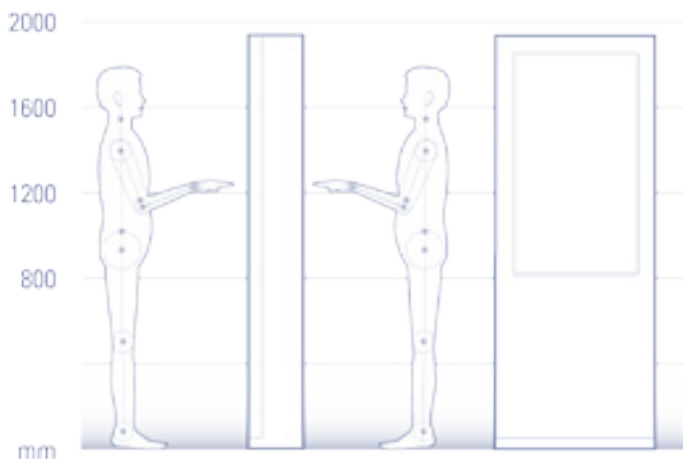

FEATURES	OPTIONS	SPECIFICATIONS
Toughened glass	Infra red proximity sensor	Height 1880 mm (6'2")
2 x 46" Full HD LCD Displays	Indoor / Outdoor enclosure	Width 742 mm (2'4")
Large portrait screen	Backlight logo	Depth 269 mm (9")
Power amplifier and speakers	Customised branding	Total floor footprint: 0.19 sqm (2'sq)
Spike and surge protection	Web / Security camera	Resolution: 1080 x 1920 (9:16)
Quick and secure keyed access	Touchscreens	Active display area: 573 mm x 1018 mm
Network enabled	Backlit static / digital signage	

**46" VIVID DUO**

The **Vivid Duo** is a robust dual sided kiosk suitable for harsh outdoor conditions (and can be used indoors as well).

The **Vivid Duo** is a premium dual screen kiosk with interactive touchscreen on one side and the option of second interactive touchscreen, digital signage, or backlit static signage on the reverse. The **Vivid Duo** has the capability to run media on both screens, showcase information and display maps oriented to the user's position.