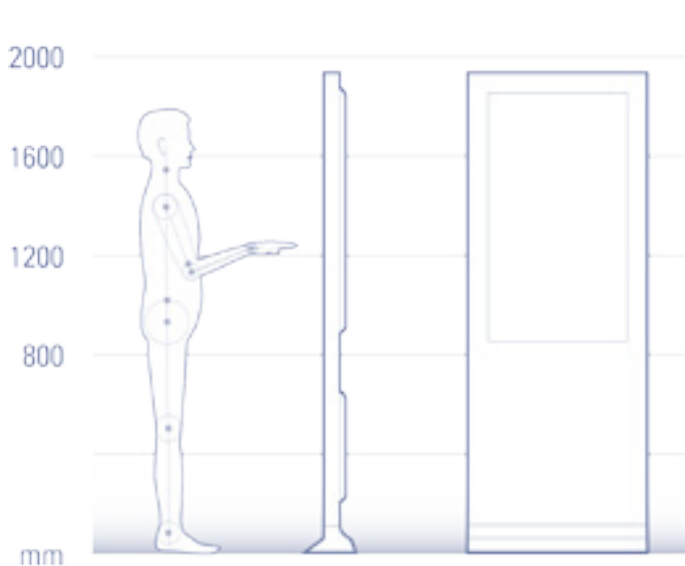

FEATURES	OPTIONS	SPECIFICATIONS
Slim with small footprint	Mobile base	Height 1973 mm (6'4")
Full HD LED LCD Touchscreen Display	Backlight logo	Width 720 mm (2'3")
Large portrait screen	Customised branding	Depth 125 mm (4")
Network enabled	Additional signage	Total floor footprint: 0.09 sqm (1'sq)
Spike and surge protection		Resolution: 1080 x 1920 (9:16)
Quick and secure keyed access		Active display area: 573 mm x 1018 mm
Discreet speaker grill		

46" VIVID SLIMLINE

High impact on a low budget. The **Vivid Slimline** kiosk offers a cost effective interactive touchscreen kiosk or media screen.

With its large format portrait screen, this digital kiosk solution is ideal for high traffic areas and wayfinding around entertainment complexes, airports, museums, casinos, retail centres, universities and hospitals. It can be used as a freestanding kiosk for occasions such as trade shows or exhibitions, or installed fixed in place or wall mounted unit depending on your requirements.

The **Vivid slimline** is the optimal choice when space is limited with a very small footprint. The Slimline can be easily updated via a web based system the displayed to develop custom messages tailored to the kiosk audience.