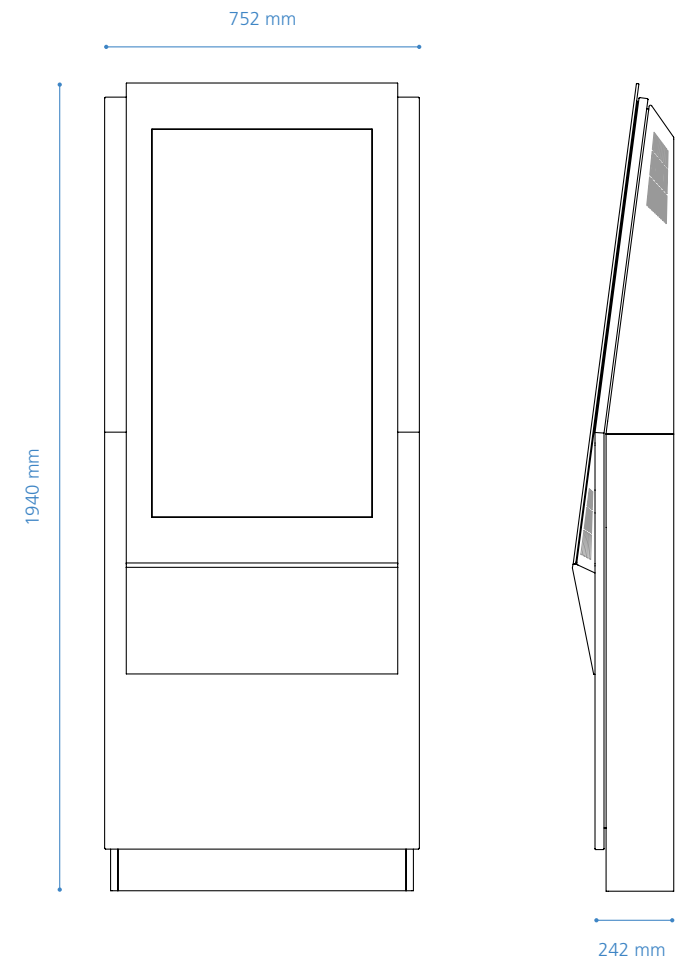

Edge

With the highest quality materials and finishes, the Edge is a timeless design that compliments any public space. Receiving an Australian Design Award for its initial design, the directory has since evolved to a point where it is truly a hallmark of digital wayfinding. The Edge is our most tried-and-tested unit, standing proud in close to 500 locations globally.

Design Features

- Highly visible from a distance
- Strong media and advertising potential
- Convenient, secure service door
- Quality steel construction
- Angled screen to indicate interactivity

Specifications

- 43" full HD Samsung professional monitor
- Highly responsive projected capacitive touchscreen
- Apple Mac mini® computer
- Offline and power-outage support

Options

- Custom colour finish
- Branding and logo application
- Backlit information sign
- Rear mounted frame for digital media or static advertising
- Wifi hotspot and webcam integration